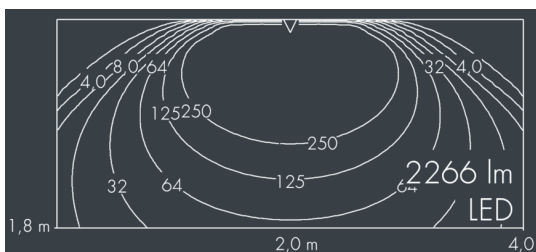

Ecoline modular system luminaire, middle

8 798 265 009

12 × 2,5 W, 2266 lm, 4000 K neutral white, wall washer 12° / 108° ,

Customized solutions and modifications are possible: Special RAL, DB or NCS colours as polyester powder coat, luminaires in 2700 K and other colour temperatures and versions for high ambient temperature.

Specification text

housing made of extruded aluminum and corrosion-resistant die-cast aluminum AlSi12, polyester powder coated by high-quality and UV-stabilized coating process, Colour: white RAL 9002, all exterior parts are stainless steel, UV stabilised, impact-resistant polycarbonate cover with partial frosting for uniform light diffraction, silicon gasket, closure with 2 stainless steel screws, with stainless steel couplings on left and right side, tilt range: 220°, cable gland: M20, connecting terminal: 3 pole, highly efficient optics made of transparent thermoplastic for precise lighting tasks, CRI > 80, max 2 SDCM, service life L90/B10 > 50.000 h, Beam angle (FWHM): 12° / 108°, luminous flux: 2266 lm, wattage: 30 W, delivered lumens 76 lm/W, protection type IP65, protection class I, impact resistance IK10, windage area 0,07 m², dimensions (L×H×W): 1242 × 58 × 54 mm, weight 3.4 kg

Specification

Wattage	30 W	Beam angle (FWHM)	12° / 108°
Delivered lumens	76 lm/W	Housing colour	white RAL 9002
Light source	LED 4000 K	Power supply cable	Ø 6 – 10 mm
Color Rendering Index	CRI > 80	Protection type	IP65
Colour tolerance	max 2 SDCM	Protection class	I
Lifetime ta 25° C	L90/B10 > 50.000 h	Impact resistance	IK10
Control gear	on / off	Windage area	0,07m ²
Input voltage AC	110 – 240 V	Dimensions	1242 × 58 × 54 mm
Input voltage DC	195 – 255 V	Weight	3,40 kg
Voltage protection	2 kV L/N 4 kV L/PE	Max. ambient temperature ta	40°
Luminaires per B16A / C16A	50 / 85		