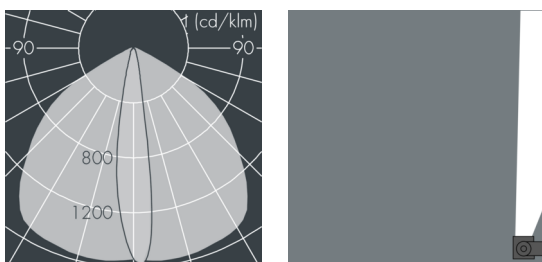

Ecoline modular system luminaire, middle

8 798 265 009

12 × 2,5 W, 2266 lm, 4000 K neutral white, wall washer 12° / 108° ,

Customized solutions and modifications are possible: Special RAL, DB or NCS colours as polyester powder coat, luminaires in 2700 K and other colour temperatures and versions for high ambient temperature.

Specification text

housing made of extruded aluminum and corrosion-resistant die-cast aluminum AlSi12, polyester powder coated by high-quality and UV-stabilized coating process, Colour: white RAL 9002, all exterior parts are stainless steel, UV stabilised, impact-resistant polycarbonate cover with partial frosting for uniform light diffraction, silicon gasket, closure with 2 stainless steel screws, with stainless steel couplings on left and right side, tilt range: 220°, cable gland: M20, connecting terminal: 3 pole, highly efficient optics made of transparent thermoplastic for precise lighting tasks, CRI > 80, max 2 SDCM, service life L90/B10 > 50.000 h, Beam angle (FWHM): 12° / 108°, luminous flux: 2266 lm, wattage: 30 W, delivered lumens 76 lm/W, protection type IP65, protection class I, impact resistance IK10, windage area 0,07 m², dimensions (L×H×W): 1242 × 58 × 54 mm, weight 3.4 kg

Specification

Wattage	30 W	Beam angle (FWHM)	12° / 108°
Delivered lumens	76 lm/W	Housing colour	white RAL 9002
Light source	LED 4000 K	Power supply cable	Ø 6 – 10 mm
Color Rendering Index	CRI > 80	Protection type	IP65
Colour tolerance	max 2 SDCM	Protection class	I
Lifetime ta 25° C	L90/B10 > 50.000 h	Impact resistance	IK10
Control gear	on / off	Windage area	0,07m ²
Input voltage AC	110 – 240 V	Dimensions	1242 × 58 × 54 mm
Input voltage DC	195 – 255 V	Weight	3,40 kg
Voltage protection	2 kV L/N 4 kV L/PE	Max. ambient temperature ta	40°
Luminaires per B16A / C16A	50 / 85		